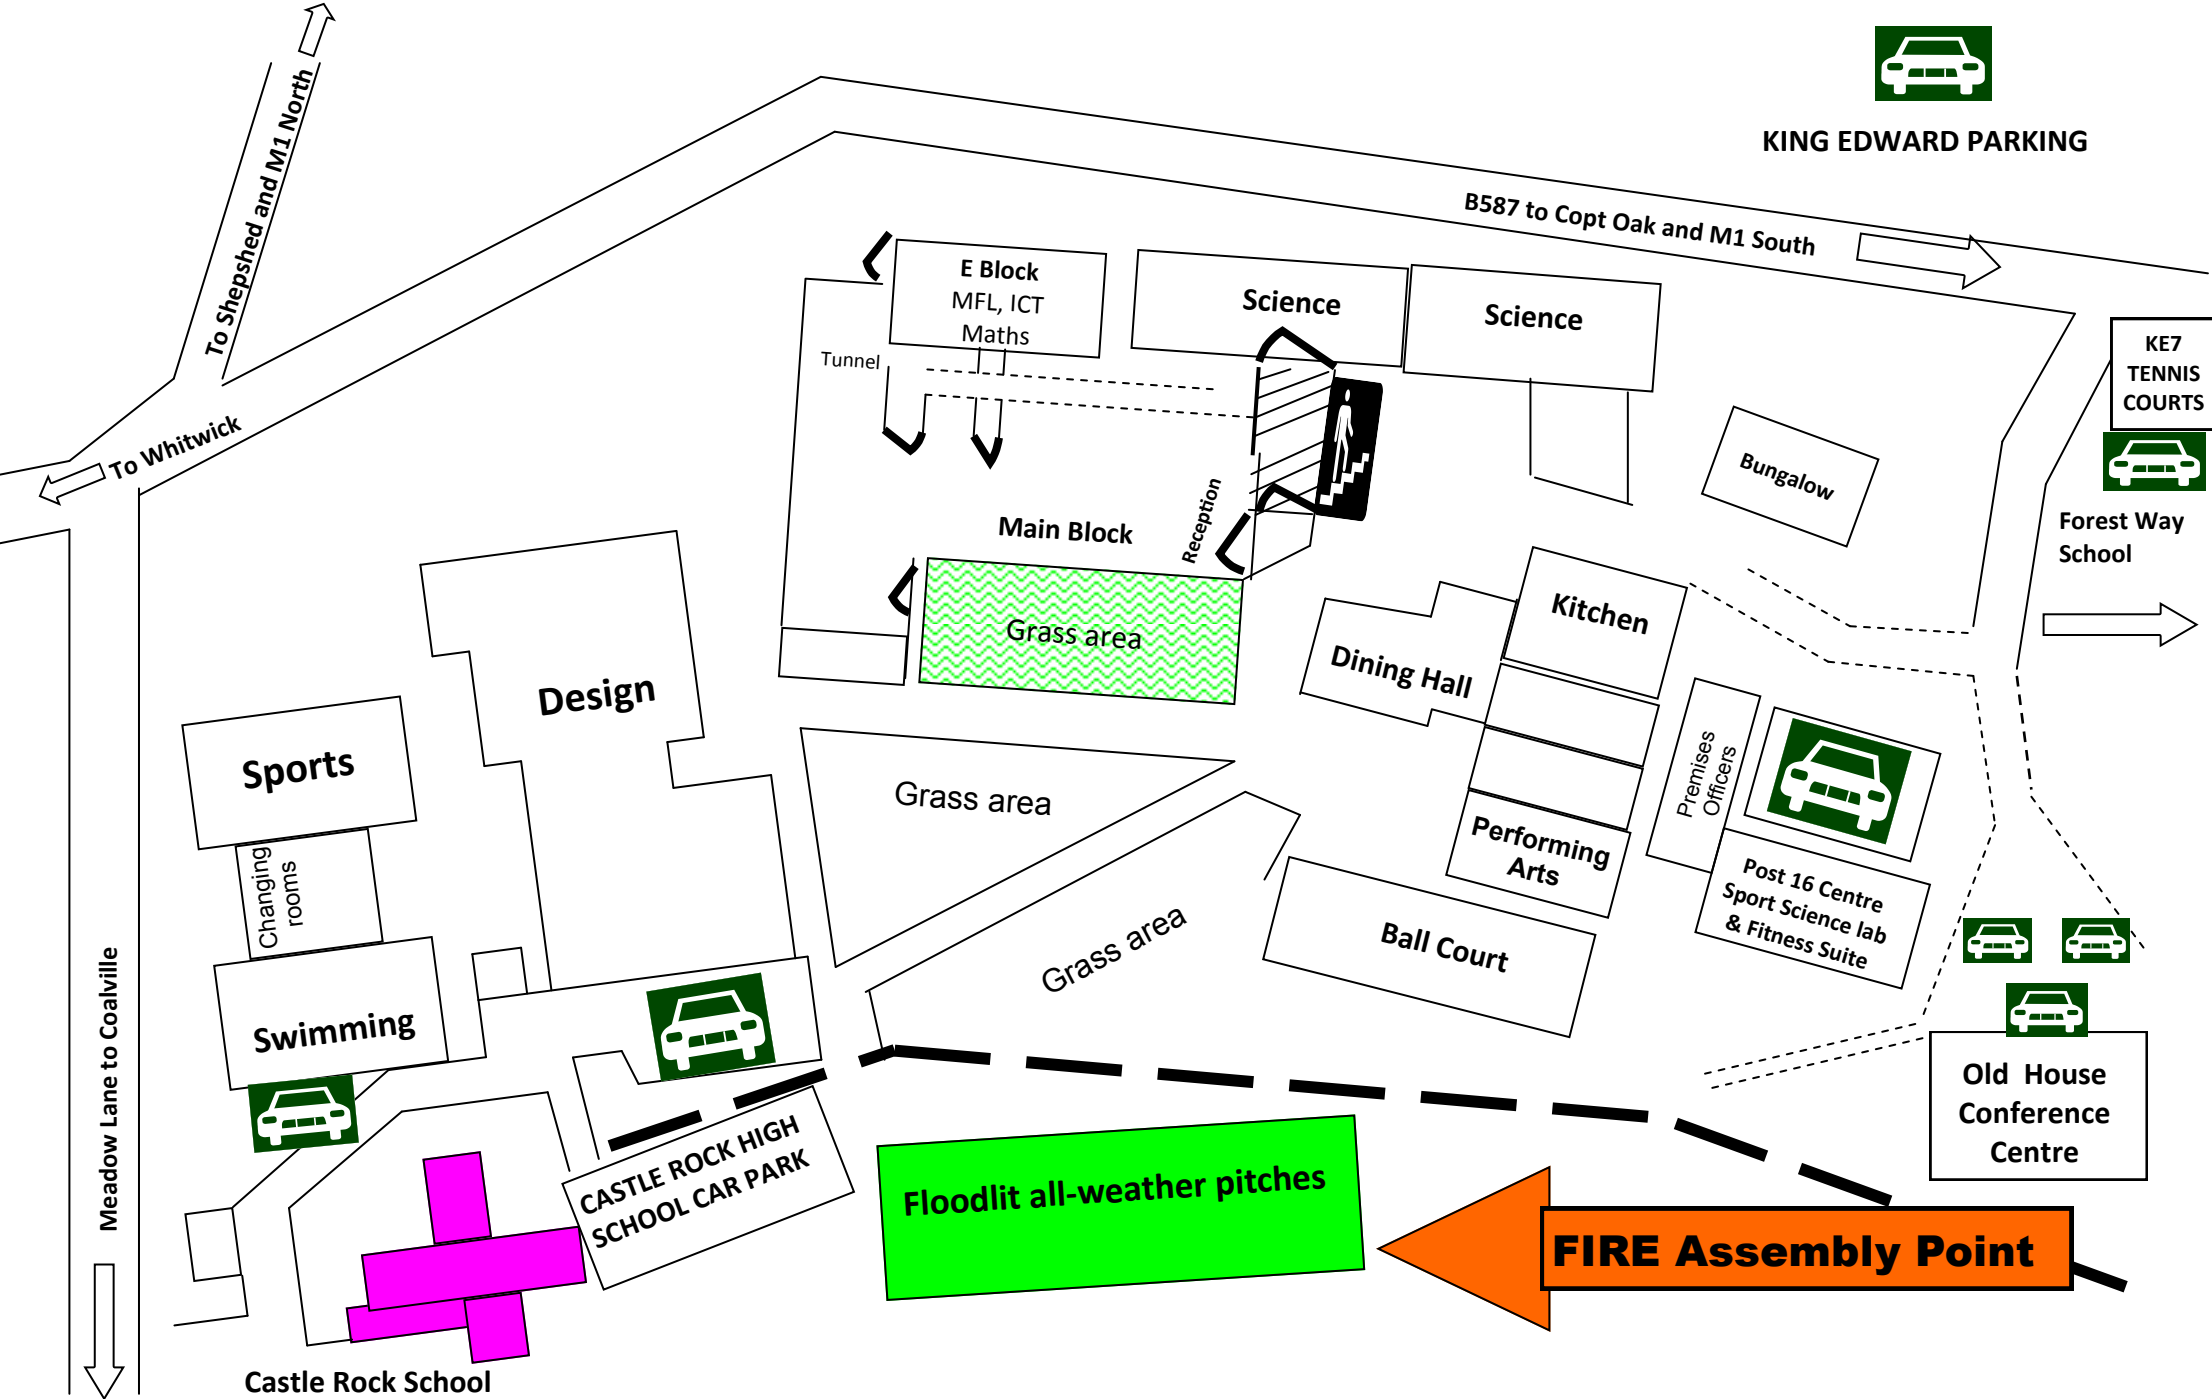

# KING EDWARD VII CAMPUS MAP

KING EDWARD PARKING

B587 to Copt Oak and M1 South

KE7 TENNIS COURTS

Forest Way School

Post 16 Centre Sport Science lab & Fitness Suite

Old House Conference Centre

CASTLE ROCK HIGH SCHOOL CAR PARK

Floodlit all-weather pitches

FIRE Assembly Point

Castle Rock School

Meadow Lane to Coalville

Sports

Swimming

Design

Main Block

Science

Science

Bungalow

Dining Hall

Kitchen

Performing Arts

Ball Court

Grass area

Grass area

Grass area

E Block  
MFL, ICT  
Maths

Reception

Tunnel

Changing rooms

To Whitwick

To Shepshed and M1 North